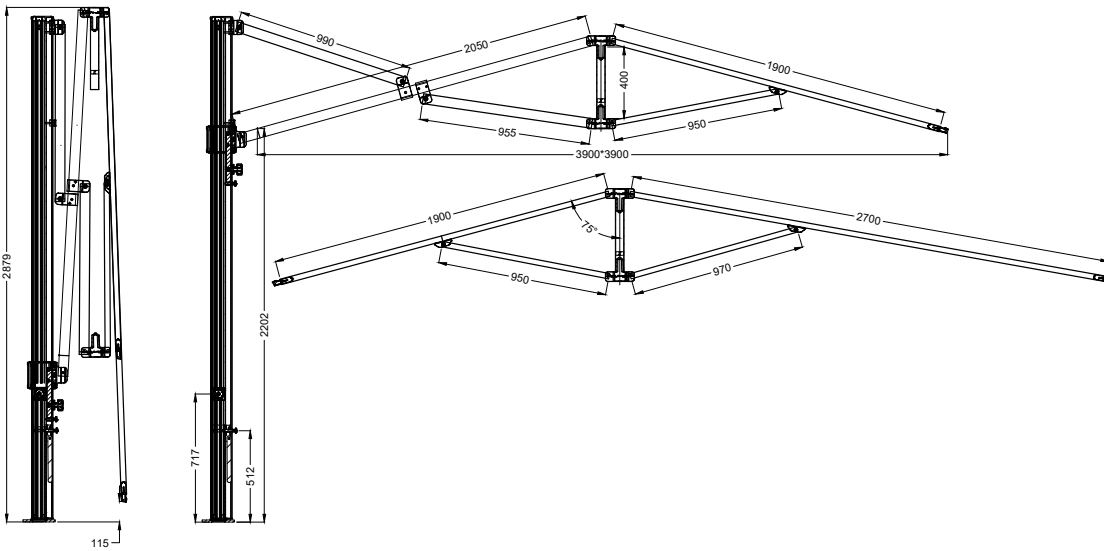

ITEM	SPECIFICATION		
Shape	 Square		 Octagonal
Size	3.5x3.5m	4x4m	4m
Umbrella Diameter	5.7m	5.7m	4m
Height	2.83m	2.83m	2.83m
Clearance	2.20m		
Fabric Weight	4kg	5kg	5kg
Frame Weight	55kg	59kg	59kg
Ribs	2cm x 3cm		
Main Pole	8.5cm x 12cm		
Support Bar	5.5cm x 3.5cm		
Framework	Aluminium 3mm		
Fabric	Flare Shade Acrylic		
Printing	Full Colour Digital Printing		
Transport Box	25cm x 56cm x 296cm		
Manufacturer's Warranty	Frame 3 Years* Flare Shade Acrylic 5 Years Fade Resistant		

### ADDITIONAL INFORMATION

Flare Shade's 3.5x3.5m Square commercial grade Cantilever Umbrella is the perfect shade solution for your backyard, pool or entertaining area. The strongest Cantilever umbrella series offers the ability to rotate the umbrella 360 degrees for ease and convenience without jeopardising structural durability

## CANTILEVER UMBRELLA

3.5x3.5m Square | 4x4m Square | 4m Octagonal

TECHNICAL

3.5x3.5m Square

4x4m Square

4m Octagon