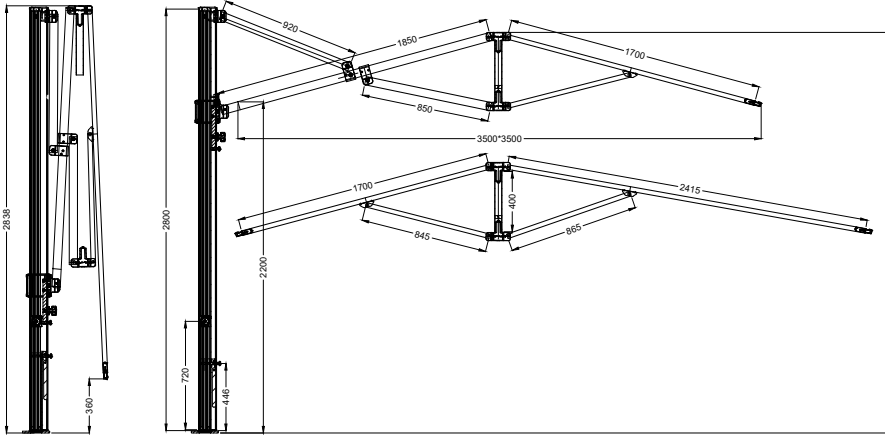

ITEM	SPECIFICATION		
Shape	 Square		 Octagonal
Size	3.5x3.5m	4x4m	4m
Umbrella Diameter	5.7m	5.7m	4m
Height	2.83m	2.83m	2.83m
Clearance	2.20m		
Fabric Weight	4kg	5kg	5kg
Frame Weight	55kg	59kg	59kg
Ribs	2cm x 3cm		
Main Pole	8.5cm x 12cm		
Support Bar	5.5cm x 3.5cm		
Framework	Aluminium 3mm		
Fabric	Flare Shade Acrylic		
Printing	Full Colour Digital Printing		
Transport Box	25cm x 56cm x 296cm		
Manufacturer's Warranty	Frame 3 Years* Flare Shade Acrylic 5 Years Fade Resistant		

### ADDITIONAL INFORMATION

Flare Shade's 3.5x3.5m Square commercial grade Cantilever Umbrella is the perfect shade solution for your backyard, pool or entertaining area. The strongest Cantilever umbrella series offers the ability to rotate the umbrella 360 degrees for ease and convenience without jeopardising structural durability

## CANTILEVER UMBRELLA

3.5x3.5m Square | 4x4m Square | 4m Octagonal

TECHNICAL

3.5x3.5m Square

4x4m Square

4m Octagon