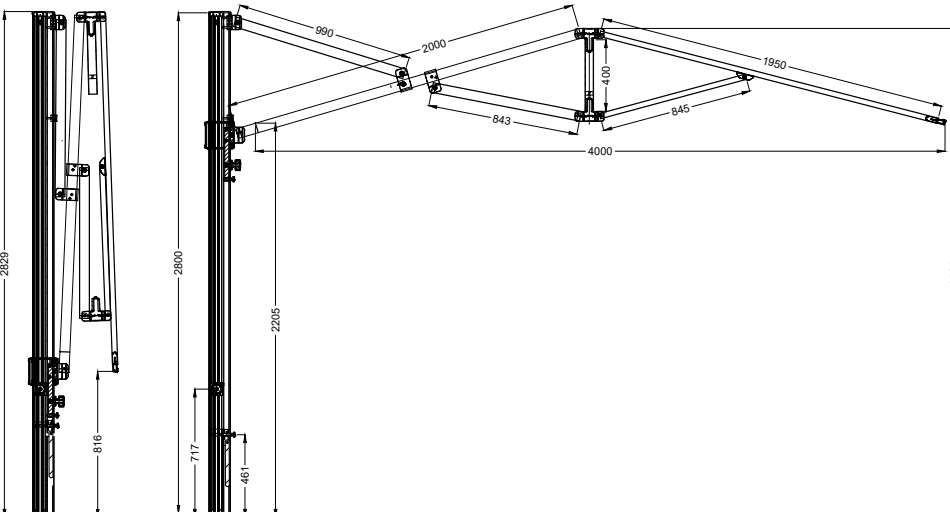

ITEM	SPECIFICATION		
Shape	 Square		 Octagonal
Size	3.5x3.5m	4x4m	4m
Umbrella Diameter	5.7m	5.7m	4m
Height	2.83m	2.83m	2.83m
Clearance	2.20m		
Fabric Weight	4kg	5kg	5kg
Frame Weight	55kg	59kg	59kg
Ribs	2cm x 3cm		
Main Pole	8.5cm x 12cm		
Support Bar	5.5cm x 3.5cm		
Framework	Aluminium 3mm		
Fabric	Flare Shade Acrylic		
Printing	Full Colour Digital Printing		
Transport Box	25cm x 56cm x 296cm		
Manufacturer's Warranty	Frame 3 Years* Flare Shade Acrylic 5 Years Fade Resistant		

### ADDITIONAL INFORMATION

Flare Shade's 3.5x3.5m Square commercial grade Cantilever Umbrella is the perfect shade solution for your backyard, pool or entertaining area. The strongest Cantilever umbrella series offers the ability to rotate the umbrella 360 degrees for ease and convenience without jeopardising structural durability

## CANTILEVER UMBRELLA

3.5x3.5m Square | 4x4m Square | 4m Octagonal

TECHNICAL

3.5x3.5m Square

4x4m Square

4m Octagon